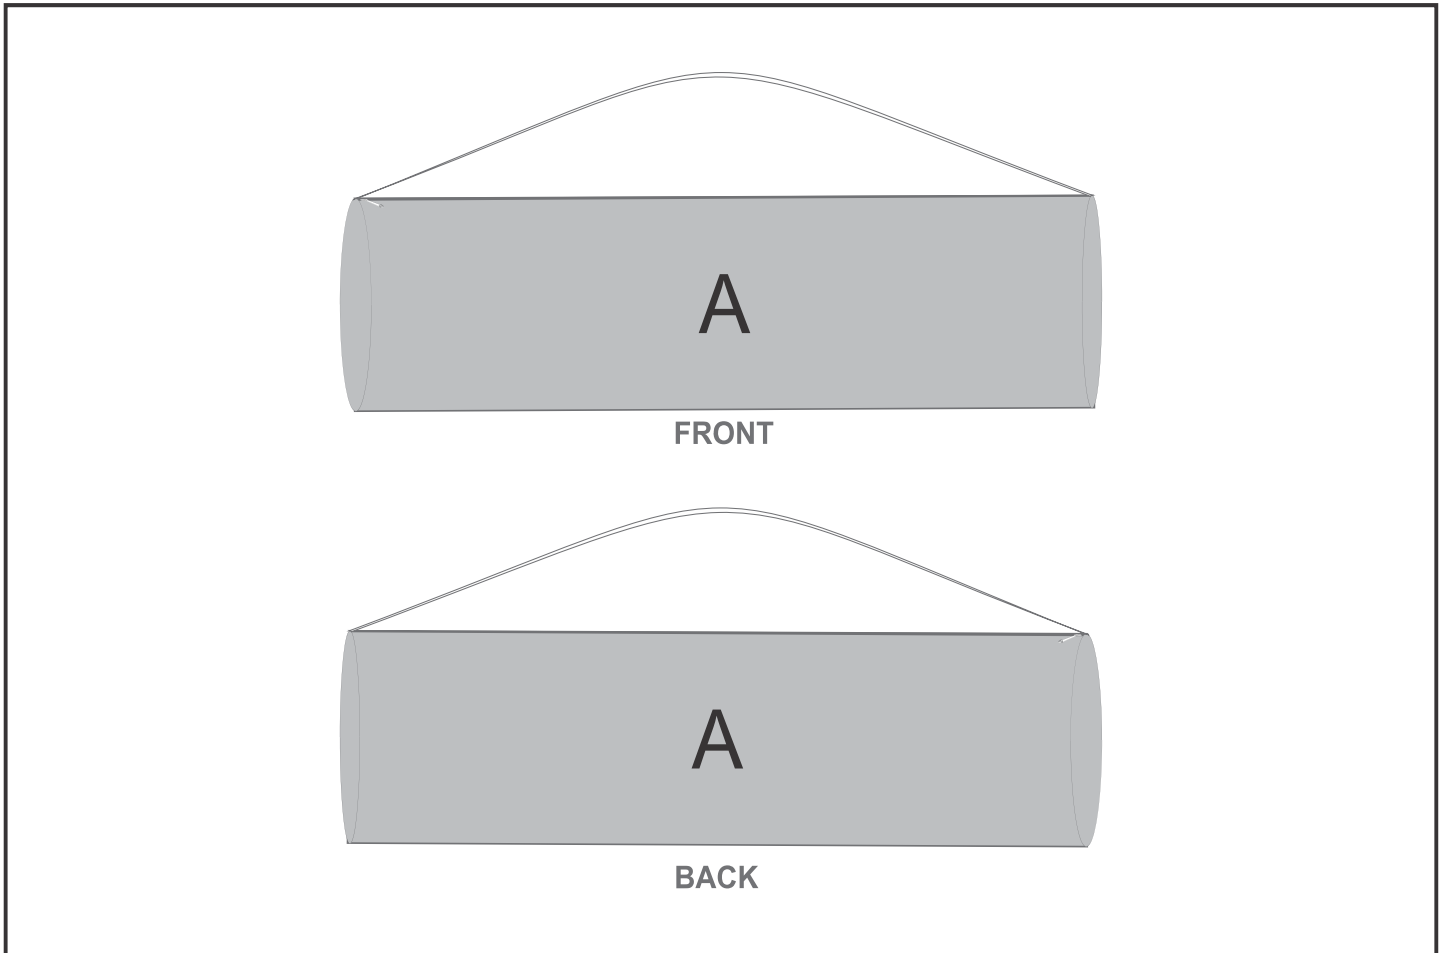

# SG-HP-130-G

PPS Hoppla Wilderness Polyester Yoga Bag

## Need to know:

- Includes 1-Position Sublimation (setup fees apply)
- Please Note: We cannot guarantee 100% logo Alignment on all Brandable Panels.

## Branding Options:

Position	Branding Method (Branding Code)	No. of Colours	Dimension
A	Custom Sublimation A (CPSUB-A)	Full Colour	1028mm wide x 430mm high